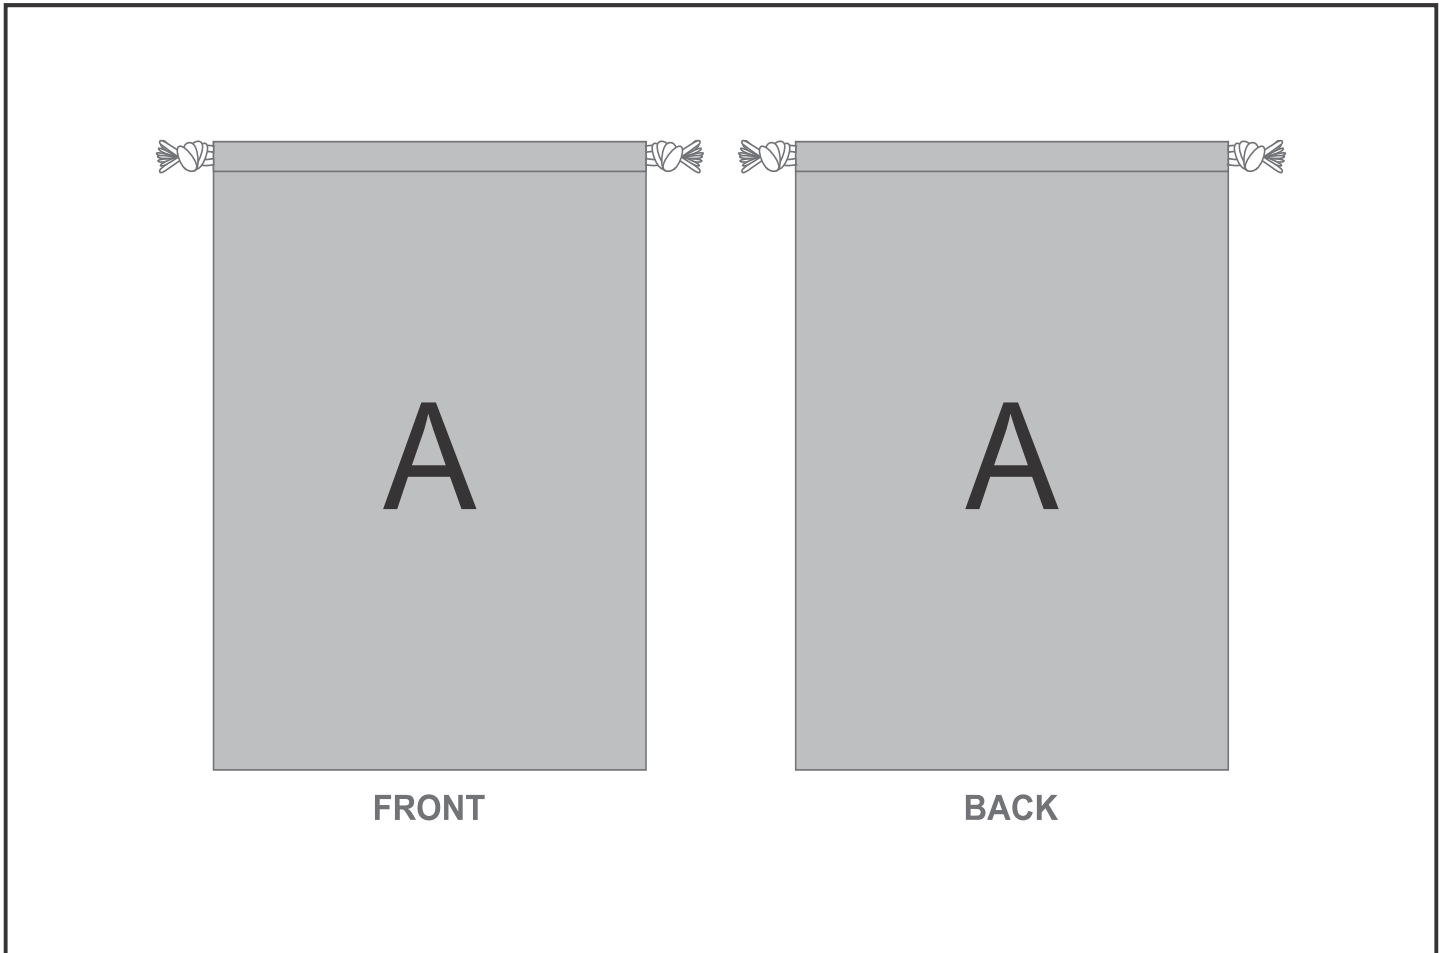

SG-HP-145-G

PPS Hoppla Pacific Maxi Polyester Drawstring Pouch

Need to know:

- Includes 1-Position Sublimation (setup fees apply)
- Please Note: We cannot guarantee 100% logo Alignment on all Brandable Panels.

Branding Options:

Position	Branding Method (Branding Code)	No. of Colours	Dimension
A	(CPSUB-A)	Full Colour	300mm wide x 780mm high